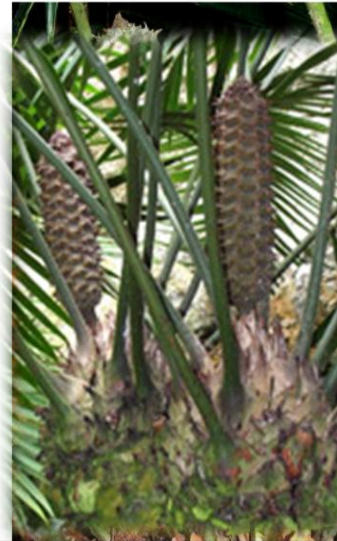

C.I.T.E.S. Appendix I
Artificially Propagated Plants
We can export Commercially

CERATOZAMIA mexicana

A medium sized cycad which develops a slender, light brown trunk. New leaves can vary from bronze thru to light green and can be hairy.

Male Cone

Female Cone

To 1 metre tall
To 1 metre tall

20 cm
20 cm

1.5–2.5 metre long—dark green,

Endemic to north-central Veracruz in Mexico

Tropical, subtropical and warm temperate regions. Plants grow best in shade and should be given ample room to develop