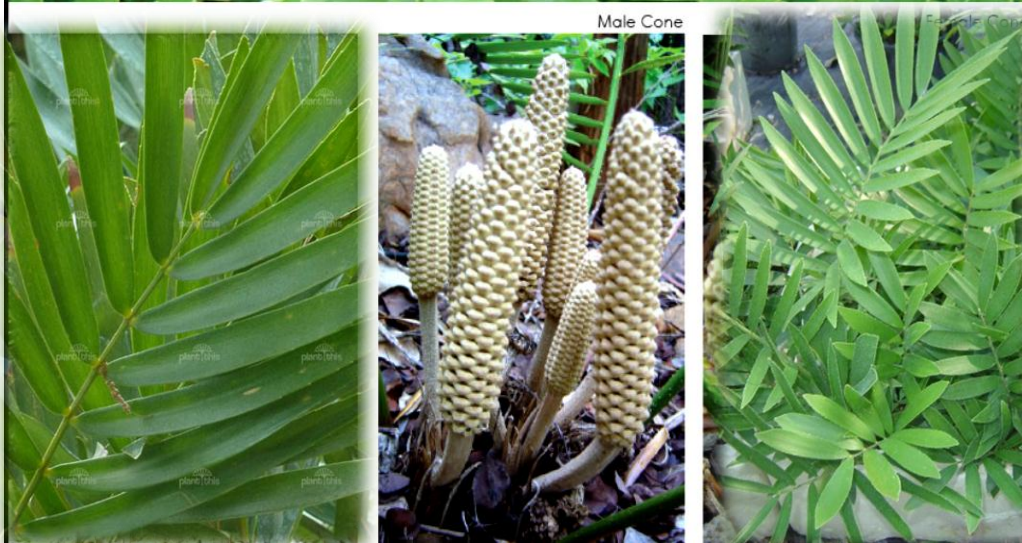

Plants tolerant of light frosts

Cycads are Unique – they give an exclusive, unique, prehistoric and upmarket touch to your landscape. They are elegant and compliment many other types of plants.